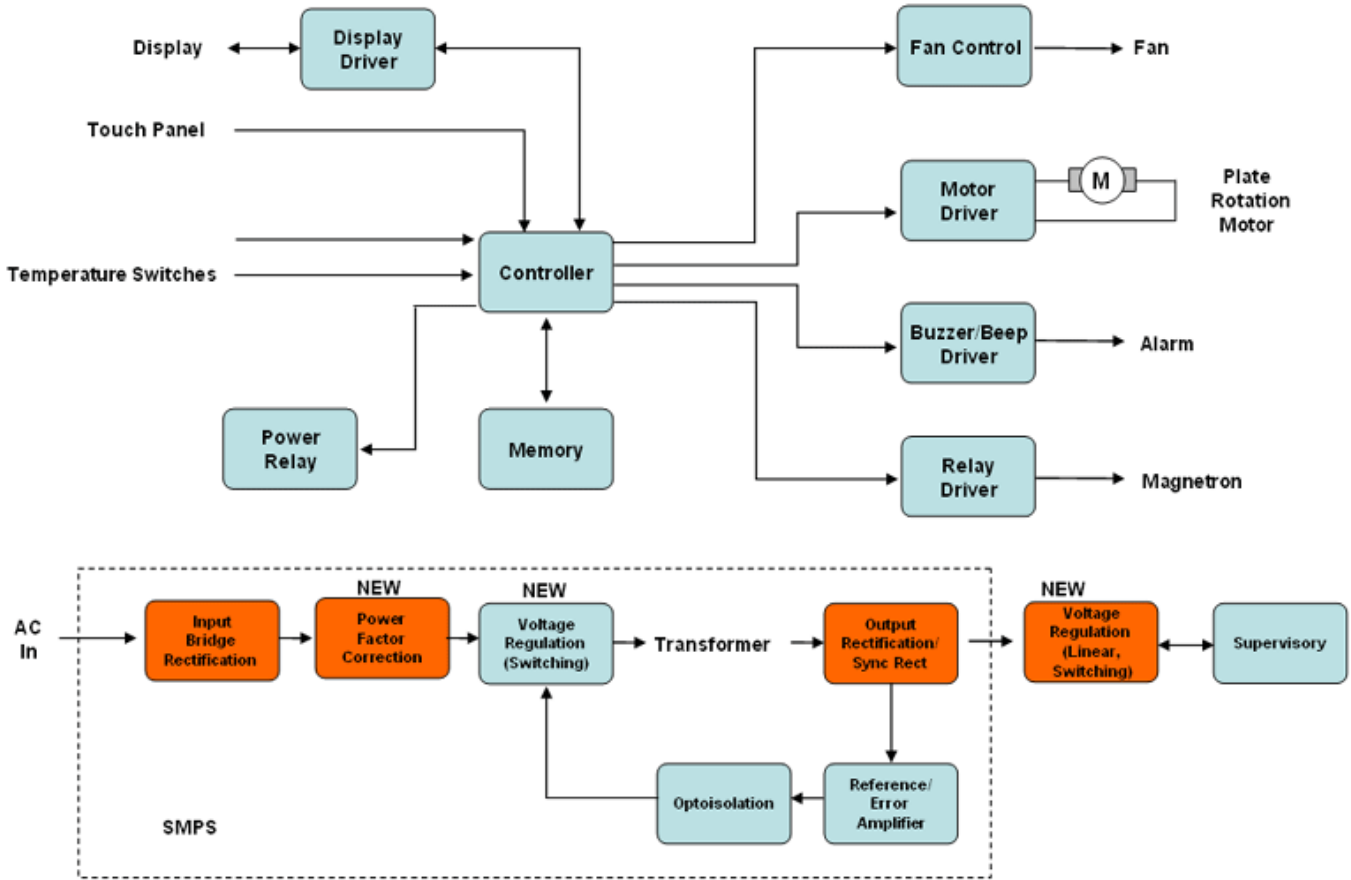

Microwave Oven

Input Bridge Rectification: GBJ2508

Output Rectification/Sync Rect: MBR20100CT MBR10100CT MBR20200CT MBR16100CT

Voltage Regulation (Linear,Switching): MC7808CT LM317T LM317DT

Power Factor Correction: MUR160 MUR460